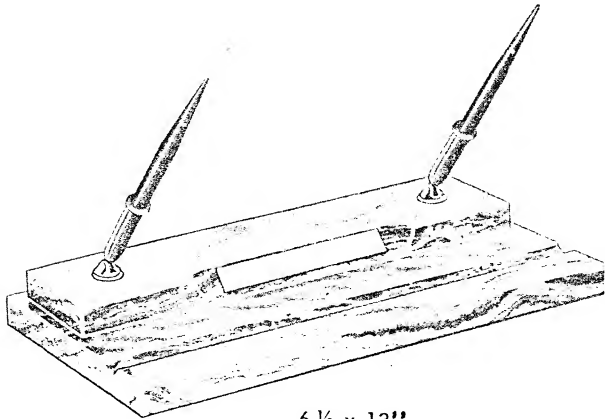

6 1/2 x 13"

8202S
SPANISH ONYX
With (2) B121SKD White Dot Pens $82.50
With B5SKD Pen, Pencil or ballpoint (any two) .. 67.50

8506M (Illustrated)
MEXICAN ONYX
With (2) B121SKD White Dot Pens $85.00
With B5SKD Pen, pencil or ballpoint (any two) .. 70.00

8506J
JET CRYSTAL
With (2) 121SKD White Dot Pens $85.00
With 5SKD Pen, pencil or ballpoint (any two) 70.00

8506S
SPANISH ONYX
With (2) B121SKD White Dot Pens $85.00
With B5SKD Pen, pencil or ballpoint (any two) .. 70.00